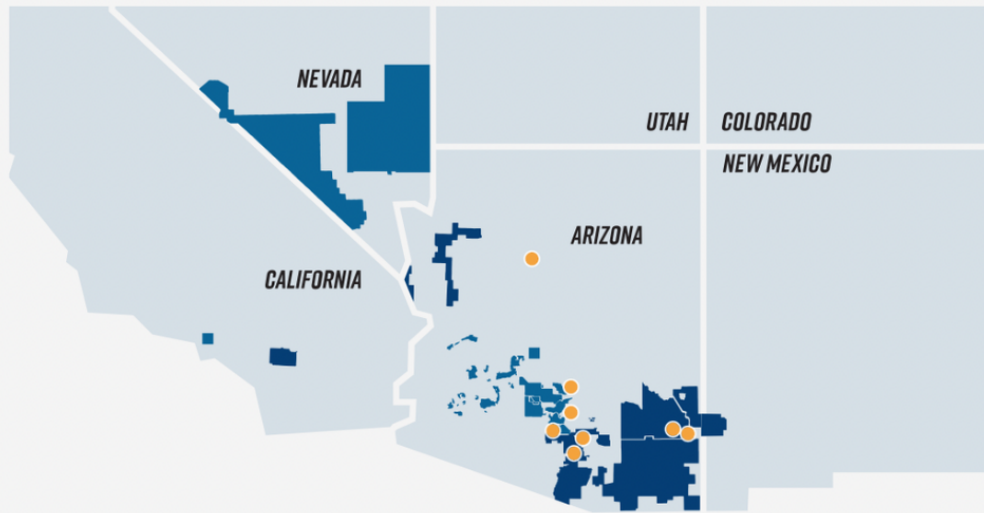

Mohave Electric is a class A member!

AEPCO Class A Members

These Member cooperatives own AzGT and, by extension, AzGT's Member distribution cooperatives are owned by their members—the people at the end of the line who use the power.

SUPPORT LOCAL LIKE YOU ADVERTISE!